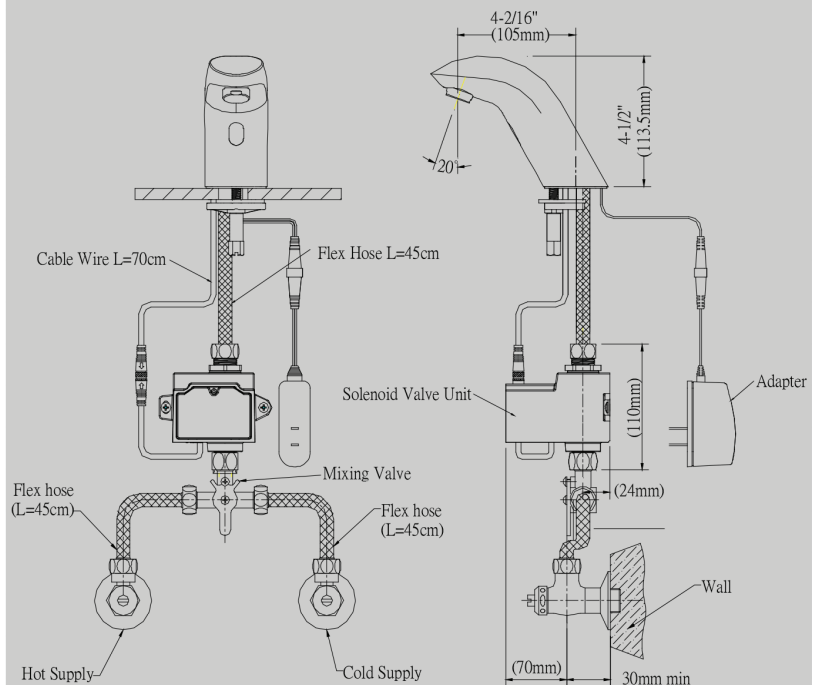

Purleve Electronic Faucet (Small)

Faucet with below deck mechanical mixing valve

Flow (L/min)

Spec. & Features

- ◆ Infrared Sensor : Automatic Operation
- ◆ Stable performance, infrared sensor performs perfectly even in the sunlight or any light.
- ◆ Wire Connector : IP66 waterproof, high quality and safety.
- ◆ Chrome Plated Cast Brass
- ◆ Single Supply Faucet
- ◆ Liner Adapter : Input AC110V~AC220V 50/60 Hz. Output DC 6V
- ◆ Power Consumption : 0.3W (Idle), 5W (In use)
- ◆ Infrared Sensor Range : Adjustable 5cm~ 20cm (auto adjusted)
- ◆ Shut-off Delay Time : 1sec
- ◆ Time out Setting : 60sec
- ◆ 2.2GPM/8.3LPM Laminar Flow Spray Head
- ◆ Faucet with below deck mechanical mixing valve
- ◆ Include Filter : it filters out articles in water hence reducing maintenance cost; easy to take out and clean
- ◆ Operating Water Pressure : 10 to 100 PSI
- ◆ Water Supply Connection : PF 1/2
- ◆ Mounted on a Single-Hole Lavatory or Deck (28Φ~35Φ)
- ◆ Applicable Water Temperature : 39°F~185°F (4°C ~ 85°C)
- ◆ Easy to Install and Maintain
- ◆ Warranty : 2 years