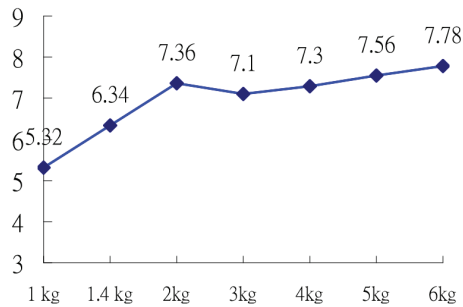

Flow (L/min)