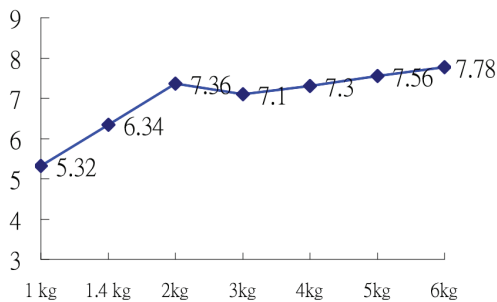

Purleve Electronic Faucet (Small)

Faucet with below deck mechanical mixing valve

Flow (L/min)

Spec. & Features

- ◆ Infrared Sensor : Automatic Operation
- ◆ Stable performance, infrared sensor performs perfectly even in the sunlight or any light.
- ◆ Wire Connector : IP66 waterproof, high quality and safety.
- ◆ Chrome Plated Cast Brass
- ◆ Single Supply Faucet
- ◆ Liner Adapter : Input AC110V~AC220V 50/60 Hz. Output DC 6V
- ◆ Power Consumption : 0.3W (Idle), 5W (In use)
- ◆ Infrared Sensor Range : Adjustable 5cm~ 20cm (auto adjusted)
- ◆ Shut-off Delay Time : 1sec
- ◆ Time out Setting : 60sec
- ◆ 2.2GPM/8.3LPM Laminar Flow Spray Head
- ◆ Faucet with below deck mechanical mixing valve
- ◆ Include Filter : it filters out articles in water hence reducing maintenance cost; easy to take out and clean
- ◆ Operating Water Pressure : 10 to 100 PSI
- ◆ Water Supply Connection : PF 1/2
- ◆ Mounted on a Single-Hole Lavatory or Deck (28Φ~35Φ)
- ◆ Applicable Water Temperature : 39°F~185°F (4°C ~ 85°C)
- ◆ Easy to Install and Maintain
- ◆ Warranty : 2 years