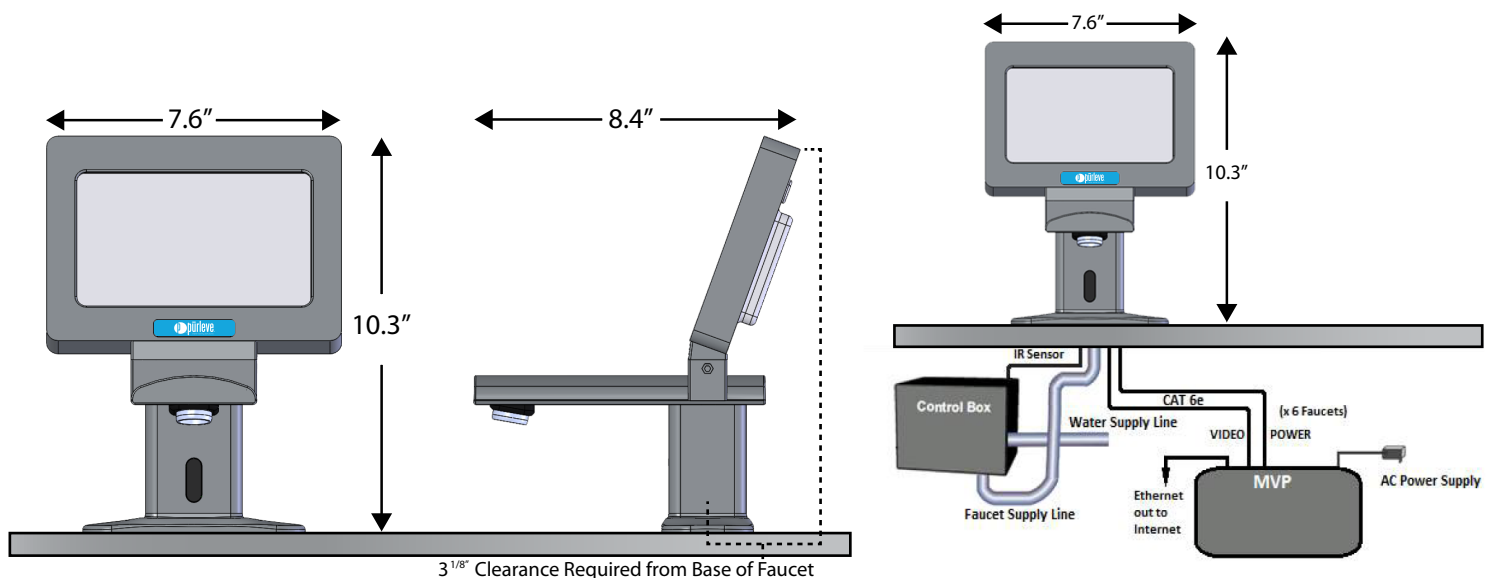

Purleve PurStream 7" Analog Faucet

Product #6202 Description

Motion controlled bathroom faucet with built in 7" analog (non digital) communication display

Display

7" Display for ad contents encased with heat-tempered glass protective cover - meets ANSI Z97.1 break pattern spec. The company or 3rd party advertiser message is easy to install and secure.

Flow Rate

Continuous rate flow is 1.08 gpm. Control Solenoid Box can be set at 2, 66, and 10 second intervals. Aerator is changeable

Operation

PurStream operates like traditional sensor faucets - the user's hands enter the beam's effective range, the beam is reflected back into the sensor receiver and activates the solenoid valve allowing water to flow from the faucet. Water will flow until the hands are removed or until the faucet reaches its automatic time out limit setting.

Water Supply

18 inch stainless steel braided supply hose with 1/2" female pipe thread. Control box with two 1/2" male pipe threaded connectors.

Faucet Specifications

- *Mount Type:* Single hole application
- *Mount Width:* Total width is 7.6"
- *Mount Length:* Escutcheon plate is 5.75"
- *Overall Height/Width/Length of Faucet:* 10.3" x 7.6" x 8.4"
- *Mount Adapter:* Escutcheon plate is provided with each faucet.
NOTE: 8" Escutcheon plate is available
- *Weight:* Total unit weight with water control box is approx. 9lbs
- *Material of Construction:* Main housing is Aluminium, water way is made from Delrin
- *Faucet Finish Availability:* Chrome
- *Spout Length:* 6.2"
- *Sensor Range:* 8" Adjustable
- *Water Connection:* 1/2"
- *Standard Aerator:* 1.08gpm
- *Warranty:* 1 Year